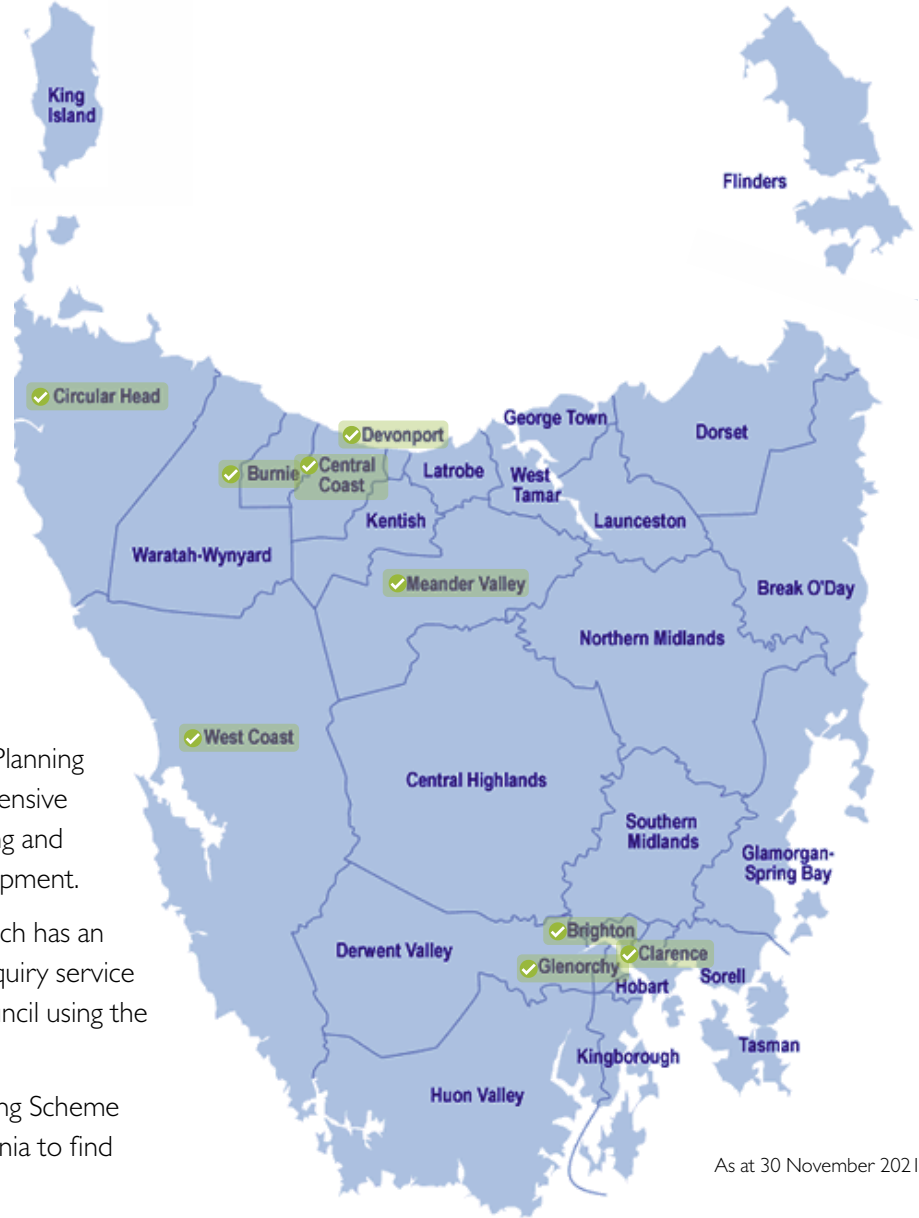

PlanBuild
TASMANIA

Tasmanian Planning Scheme

The Tasmanian Planning Scheme is now in operation within the council areas listed below:

- **Brighton Council**
- **Burnie City Council**
- **Central Coast Council**
- **Circular Head Council**
- **Clarence City Council**
- **Devonport City Council**
- **Glenorchy City Council**
- **Meander Valley Council**
- **West Coast Council**

For those properties that fall under the Tasmanian Planning Scheme, PlanBuild Tasmania will provide a comprehensive enquiry service, including identifying planning, building and plumbing rules that may apply to a proposed development.

For those properties located in a municipal area which has an Interim Planning Scheme in effect, the extended enquiry service is not available, but you can contact the relevant council using the Request Advice service in the portal.

Once the council has adopted the Tasmanian Planning Scheme you can use the enquiry function in PlanBuild Tasmania to find out more information.

As at 30 November 2021